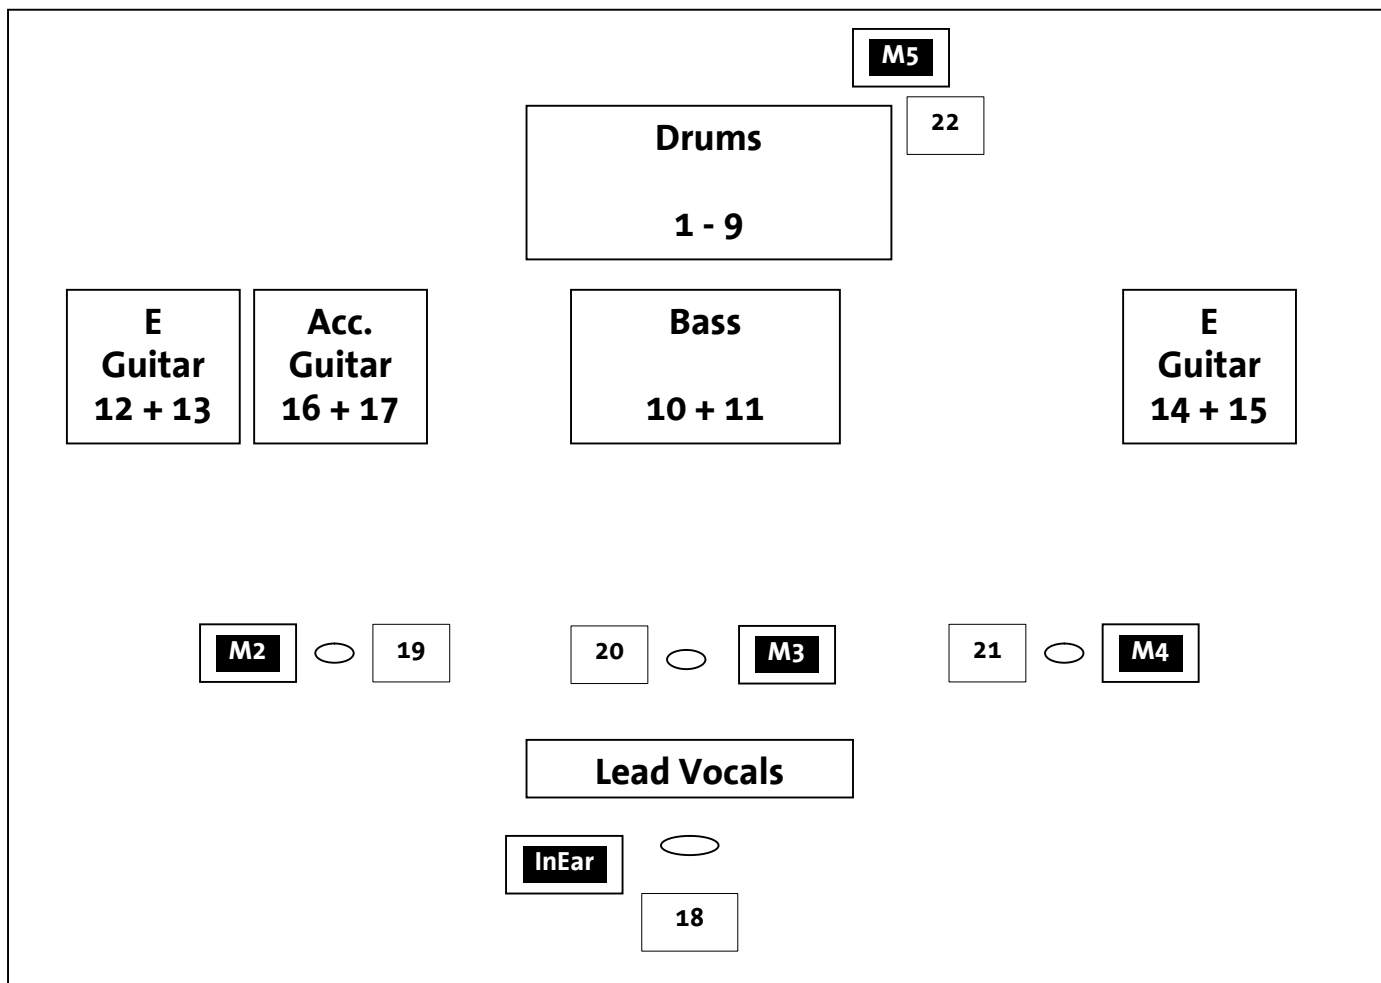

STAGE PLOT – EDIOFUN

CH	Instrument
1	Kick
2	Snare Top
3	Hi-Hat links
4	Hi-Hat rechts
5	Tom Tom
6	Tom Tom
7	Stand Tom
8	Over Head
9	Over Head
10	E Bass Henry
11	E Bass (DI) Henry
12	E Guitar Marco (Stereo)
13	E Guitar Marco (Stereo)
14	E Guitar Thuri (Stereo)
15	E Guitar Thuri (Stereo)
16	Acc. Guitar
17	Acc. Guitar
18	Lead Vocals Thomas
19	Back. Vocals Marco
20	Back. Vocals Henry
21	Back. Vocals Thuri
22	MiniDisc (mono) Drum